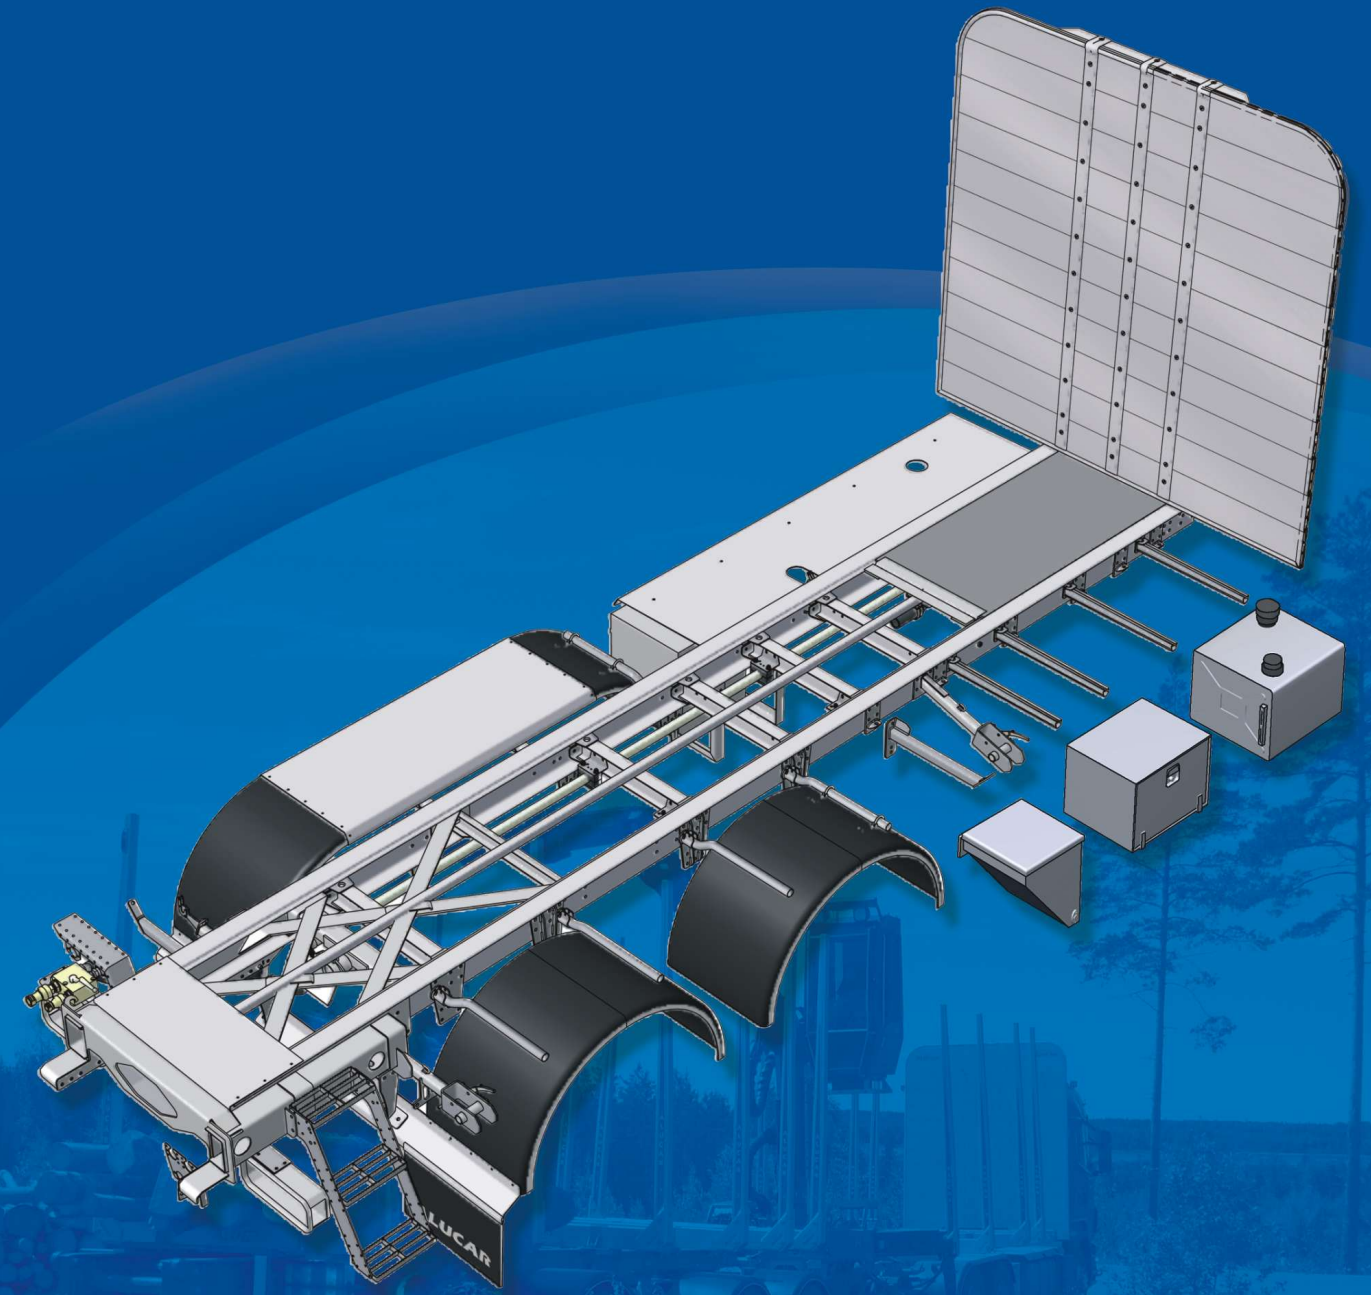

ALUCAR

ALUMINIUM SUPERSTRUCTURE

Alucar Oy is a bodybuilder specialized to planning, selling and producing of timber superstructures and bunks. We are able to offer largest variety of products for this sector. In our products material quality is prioritized depending to usage target. Only most qualitative raw material alloys are being used in our timber superstructures in order to optimize strength and weight.

Maksamaantie 186
FI-66640 MAKSAMAA, FINLAND
Tel. +358 (0)207 851 720
Fax +358 (0)207 851 740
www.alucar.com

Dealer:

ALUCAR

ALUMINIUM SUPERSTRUCTURE

ALUCAR stands for complete delivery for timber transport equipment since 1984. Our product range covers specific solutions for every truck manufacturer and model. We are developing our product continuously. It ensures that they are constantly updated to keep pace with the chassis changes and challenges that face the timber transport industry.

ALUCAR subframes are manufactured 400 pieces yearly and exported to over 20 countries. We are constantly focused on producing lightweight solutions which are durable and vibration resistant. Our aim is to maximize payload and product life. Quick deliveries and short installation times bring advantage for our customers and dealers.

- **ALUCAR has two headboard models Standard and Heavy duty for demanding markets**
- **ALUCAR has three different solutions for crane mounting**
- **ALUCAR has chassis specific sub-frame fixings**
- **ALUCAR can provide hole preparation for fixations and accessories**
- **ALUCAR superstructure can be ordered by 3 different mounting levels**
- **ALUCAR is the most complete sub-frame on the market**