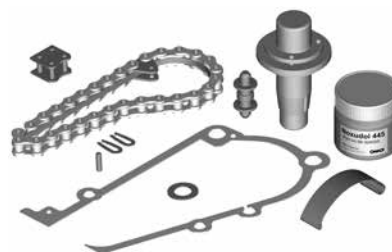

Spare parts Onspot 012

56-320501 Onspot unit, complete
(stamped no. 56-319000)

56-320502 Onspot unit, complete
(stamped no. 56-318900)

56-320601 Stopper
(stamped no. 56-318803)

56-320602 Stopper
(stamped no. 56-318804)

56-320603 Stopper
(stamped no. 56-318807)

56-320604 Stopper
(stamped no. 56-318808)

56-320900 Hose holder

56-241200 Hitching kit

56-324300 Onspot 012 chain, arm axle kit