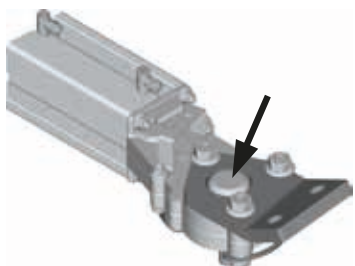

Spare parts Onspot 012

56-320501 Onspot unit, complete
(stamped no. 56-319000)

56-320502 Onspot unit, complete
(stamped no. 56-318900)

56-320601 Stopper
(stamped no. 56-318803)

56-320602 Stopper
(stamped no. 56-318804)

56-320603 Stopper
(stamped no. 56-318807)

56-320604 Stopper
(stamped no. 56-318808)

56-320900 Hose holder

56-241200 Hitching kit

56-324300 Onspot 012 chain, arm axle kit