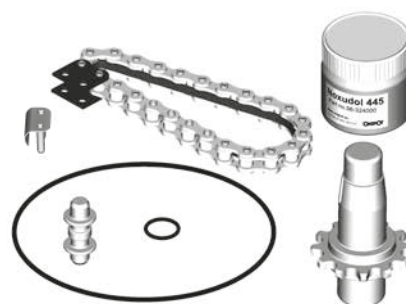

Spare parts Onspot 016

56-700601 Onspot unit, complete
(stamped no. 56-330200)

56-700600 Onspot unit, complete
(stamped no. 56-330100)

56-700700 Stopper, standard
(stamped no. 56-331200)

56-700701 Stopper, standard
(stamped no. 56-331300)

56-700702 Stopper
(stamped no. 56-332700)

56-700703 Stopper
(stamped no. 56-332800)

56-241200 Hitching kit

56-701000 Onspot 016 chain, arm axle kit