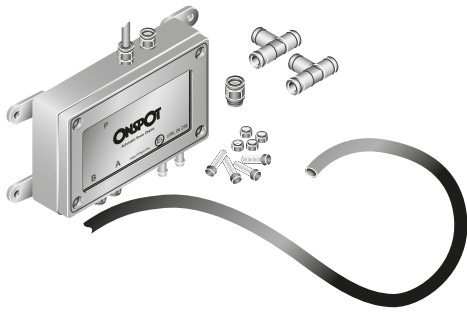

Spare parts Onspot 012

- 56-320101 Valve kit 24V, complete
- 56-320102 Valve kit 12V, complete
- 56-320103 Valve kit 24V, complete(MB)

56-329000 T-joint

56-329200 T-joint (MB)

56-329100 Plastic hose 20 m

Onspot 016

56-701100 Nipple kit, 4 nipples

56-701200 Choke non-return valve

Onspot 012

56-320800 Nipple set, cylinder 4 nipples