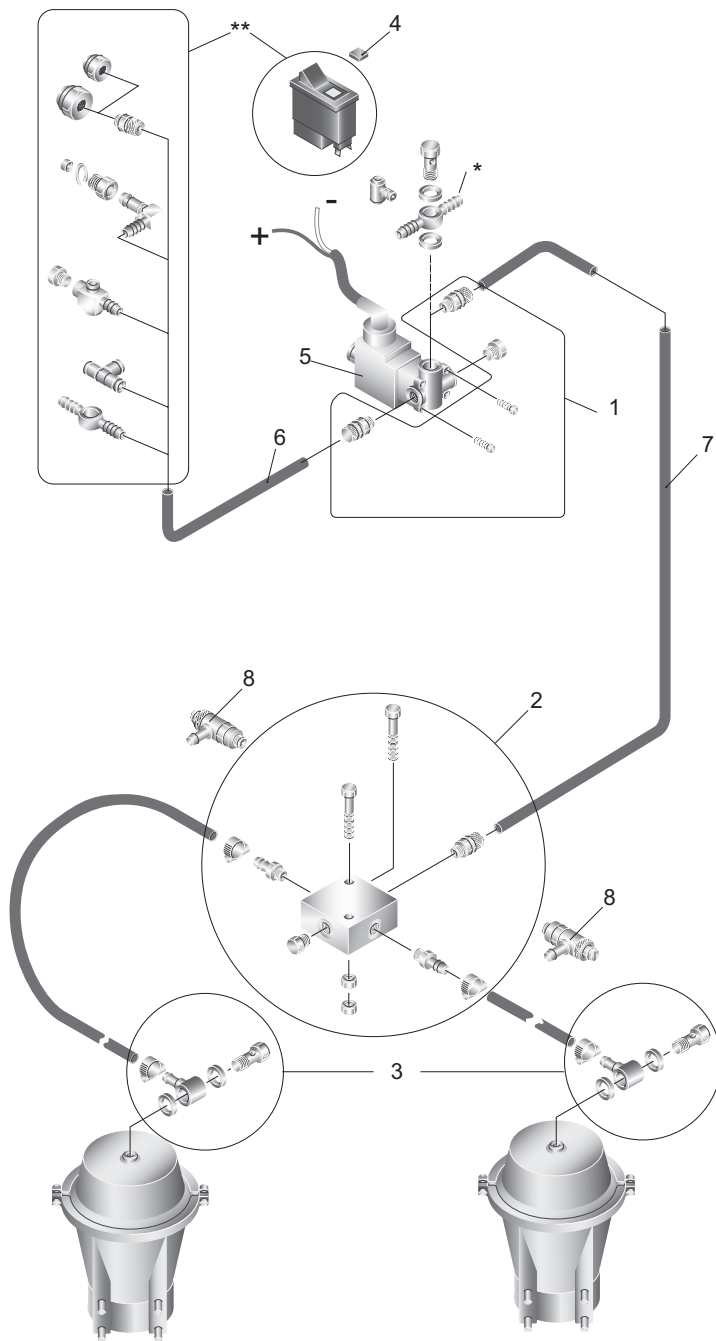

Spare parts Onspot 03, 04

- | | | |
|---|-----------|---|
| 1 | 56-227900 | Valve nipple kit, incl.: |
| | 2 x | Insertion nipples |
| | 2 x | Screws |
| | 1 x | Plug |
| 2 | 56-208600 | Distribution block repair kit incl.: |
| | 1 x | Distribution block |
| | 1 x | Plug |
| | 2 x | Hose nipple |
| | 1 x | Insertion nipple |
| | 2 x | Hose clamps |
| | 2 x | Bolts M6x35 |
| | 2 x | Nuts M6 |
| 3 | 56-228000 | Cylinder nipple kit, incl.: |
| | 2 x | Hole bolts |
| | 2 x | Banjo nipples |
| | 4 x | Grommets |
| | 2 x | Hose clamps |
| 4 | 37-130200 | Mercedes Symbol plate |
| | 37-131500 | DAF, Iveco, MAN L2000, Volvo B10, Universal Symbol plates |
| | 37-132300 | Volvo, Symbol plate |
| 5 | 29-020000 | MAN solenoid valve |
| | 29-019900 | MAN connection cable |
| | 29-021900 | Solenoid valve incl. cable head, other vehicle models |
| 6 | | Plastic pipe 8x1 L= 6m |
| 7 | | Rubber hose Ø 8mm L= 4m, min 15 Bar |