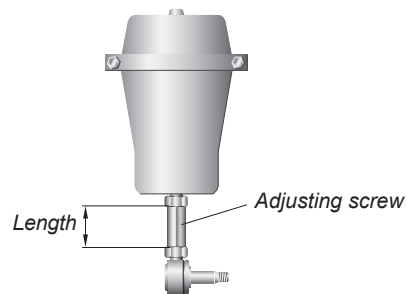

Spare parts Onspot 03, 04

If the cylinder housing is damaged, the entire cylinder must be replaced with a completely new cylinder.

All Onspots now use the short cylinder variant. Older long cylinders can easily be replaced with short cylinders. The length of the adjusting screw identifies the type of cylinder you have (see diagram).

There are three different lengths of adjusting screw; measure the adjustment screw and use the table to find which cylinder you have.

Membrane kit

Length (mm)	Complete cylinder
55	56-254603
115	56-254601
165	56-254602

Membrane kit 56-231100

1 x	Membrane
1 x	Cover
2 x	lamps
2 x	Screws
2 x	Nuts

Angular toggle joint 56-251700

Cylinder disassembly tool 56-207100

Great care should be taken whenever you do work on or replace parts in the cylinder.

Air cylinders have substantial inherent spring power.

Therefore you should always use the cylinder disassembly tool when undertaking these procedures.