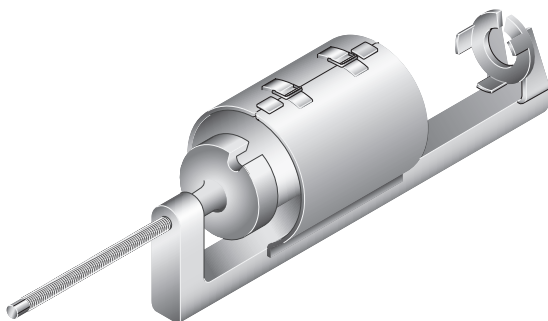

Cylinder disassembly tool