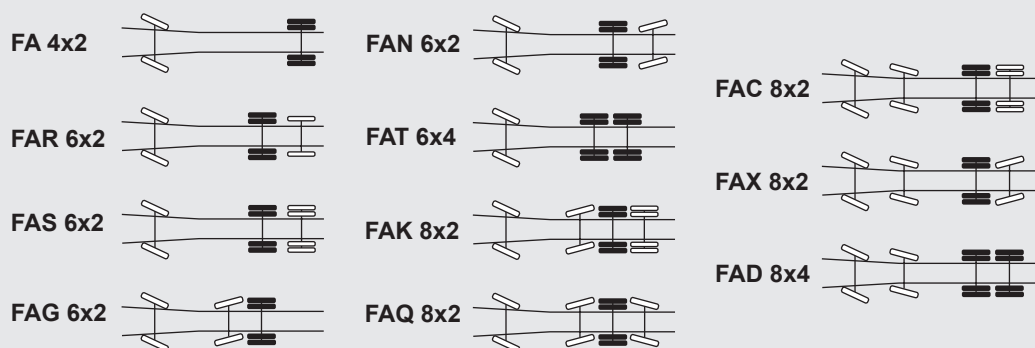

Rigid chassis

 = Driving axle

Tractor chassis

CF Euro 6

FA

Plate suspension 8-12 ton

Vehicle bracket kit: 56-236700
 Switch kit: 56-241022
 Onspot kit: 56-700500
 Wheel kit: 170
 Fits vehicles with tyre dimension
 215/75 R17.5" or larger.
 Applies up to and including year
 model 2016