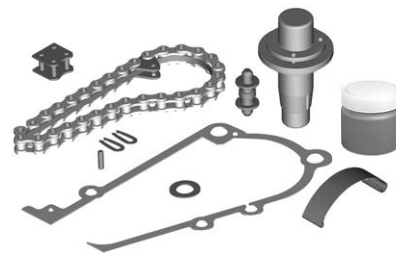

56-320602 Stopper
(stamped no. 56-318804)

56-320900 Hose holder

56-320603 Stopper
(stamped no. 56-318807)

56-320604 Stopper
(stamped no. 56-318808)

56-241200 Hitching kit

56-324300 Onspot 012 chain, arm axle kit