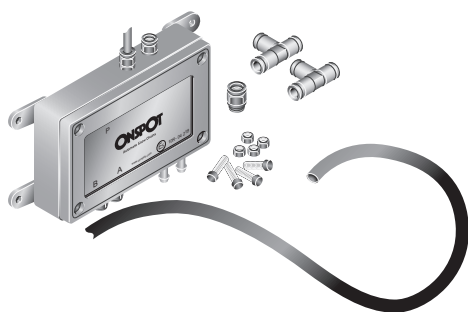

56-321033 Arm incl. mounting components (stamped no. 56-323302)

Spare parts Onspot 012, 016

- 56-320101 Valve kit 24V, complete
- 56-320102 Valve kit 12V, complete
- 56-320103 Valve kit 24V, complete(MB)