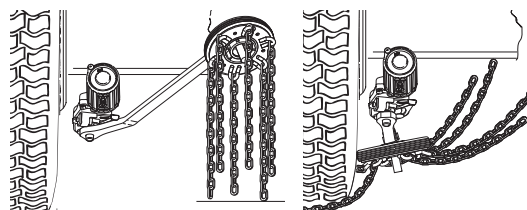

Resting position

Working position

A complete Onspot consists of:

Vehicle bracket kit

The bracket has a high-quality corrosion resistance through electrolytic pre-treatment. Depending on your vehicle there are differences. The Onspot kit will be supplied with the correct brackets and arms for your specific vehicle.