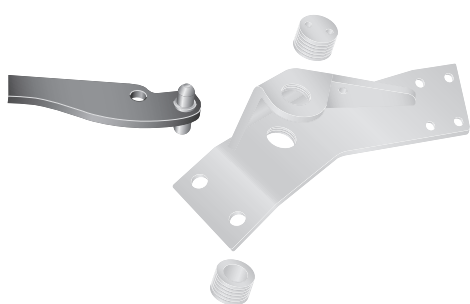

Arm type left	56-155002
Arm type right	56-155001
Arm type left	56-155010
Arm type right	56-155009
Arm type left	56-155008
Arm type right	56-155007
Arm type left	56-165202
Arm type right	56-165201
Arm type left	56-203100
Arm type right	56-203000