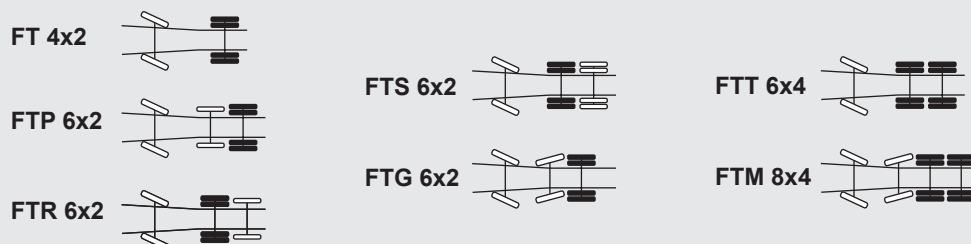

Tractor chassis