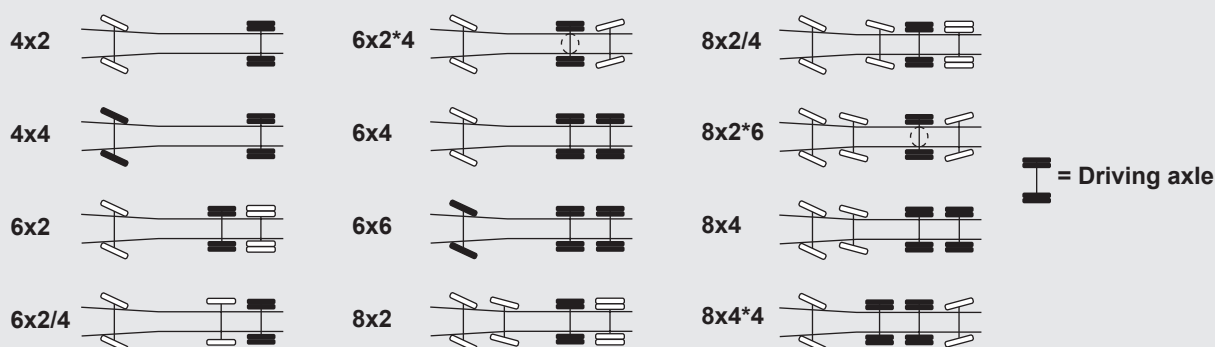

How to read the type classification:

R-series

e.g.: R 580 LA 4x2 MNA,
where N denotes chassis height Normal

4-series

e.g.: R 144 LA 4x2 NA 530,
where N denotes chassis height Normal

Rebuilding

To get the Onspot unit in correct position some models with short wheel base (3400 mm - 3800 mm) may demand certain rebuilding such as moving the exhaust box or exchanging the muffler tail pipe, etc.

Wheel kit 170

6-chains	56-236503
6-chains sparkle resistant	56-236507
12-chains	56-236506
18-chains	56-236509

Wheel kit 190

6-chains	56-236501
6-chains sparkle resistant	56-236504
12-chains	56-236505
18-chains	56-236508

Axle configurations:

Generation 6

P, G, R, T, L, S-series

4x4, 4x2

Plate suspension

Vehicle bracket kit:	56-241900
Onspot kit:	56-700500
Switch kit:	56-710700
Wheel kit:	190
Fits vehicles with tyre dimension 275/70-22,5" or larger.	

4x4

Air suspension, 2 belows

Vehicle bracket kit:	56-230502
Onspot kit:	56-700500
Switch kit:	56-710700
Wheel kit:	190
Fits vehicles with tyre dimension 295/80-22,5" or larger.	

P, G, R, T-series chassis height L

4x2, 6x2, 8x2, 6x2/4, 8x2/4, 6x2*4, 8x2*6, 8x4*4, 6x4, 8x4

Air suspension, 2 belows

Vehicle bracket kit:	56-710500
Onspot kit:	56-700500
Switch kit:	56-710700
Wheel kit:	190
Fits vehicles with tyre dimension 315/60 R22,5" or larger.	

• Do not fit vehicles with crossbeam.

4x2

Air suspension, 4 belows

Vehicle bracket kit:	56-239800
Onspot kit:	56-700500
Switch kit:	56-710700
Wheel kit:	190
Fits vehicles with tyre dimension 315/60 R22,5" or larger.	

P, G, R, T, L, S-series chassis height H,N,S

4x2, 6x2, 8x2, 6x2/4, 8x2/4, 6x2*4, 8x2*6, 8x4*4, 6x4, 8x4

Air suspension, 2 belows

Vehicles without crossbeam Vehicles with AdBlue-tank outside the frame

Vehicle bracket kit:	56-710500
Onspot kit:	56-700500
Switch kit:	56-710700
Wheel kit:	190
Fits vehicles with tyre dimension 315/60-22,5" or larger.