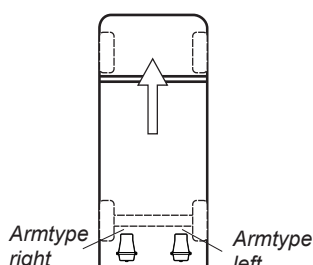

Fig. 2, rear mounting