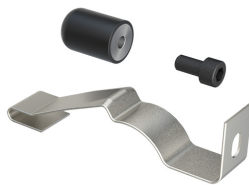

56-241200 Hitching kit