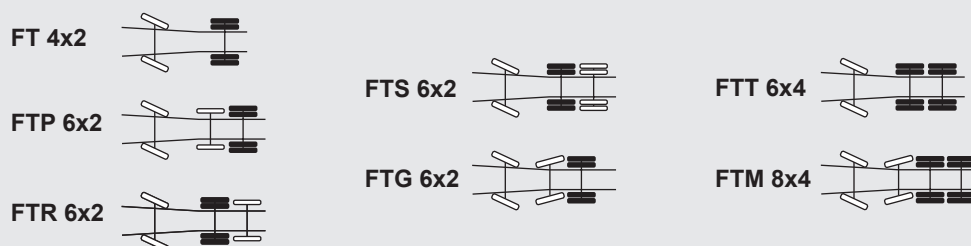

When choosing an ADR vehicle, 56-700500 shall be replaced by 56-700501 and 56-320104

Rigid chassis

 = Driving axle

Tractor chassis

CF Euro 6

FA

Leaf suspension 8-12 ton

Vehicle bracket kit: 56-236700
 Switch kit: 56-241022
 Onspot kit: 56-700500
 Wheel kit: 170
 Fits vehicles with tyre dimension
 215/75 R17.5" or larger.
 Applies up to and including year
 model 2016