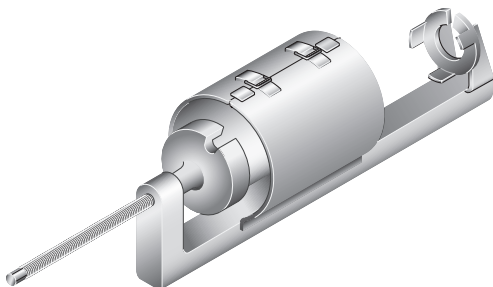

Membrane kit

Angular toggle joint

- 56-231100 Membrane kit
 1 x Membrane
 1 x Cover
 2 x lamps
 2 x lamps
 2 x Nuts

- 56-251700 Angular toggle joint

- 56-207100 Cylinder disassembly tool

Cylinder disassembly tool