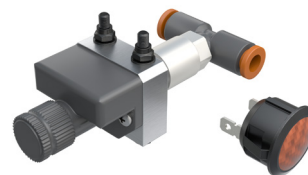

56-329200 T-joint (MB)

56-329100 Plastic hose 20 m

Onspot 016

56-701100 Nipple kit, 4 nipples

56-701200 Throttle valve

56-711300 Check valve kit

56-714700 Indicator light kit

Onspot 012