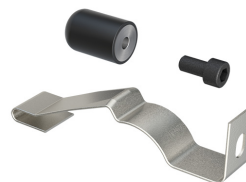

56-320602 Stopper
(stamped no. 56-318804)

56-320900 Hose holder

56-320603 Stopper
(stamped no. 56-318807)

56-320604 Stopper
(stamped no. 56-318808)

56-241200 Hitching kit

56-324300 Onspot 012 chain, arm axle kit