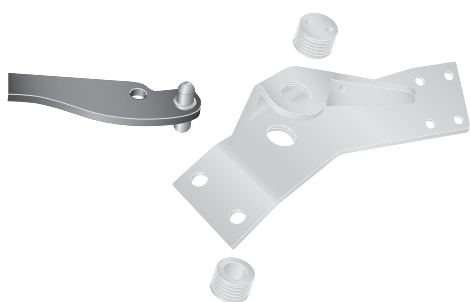

Arm type left   56-155002
Arm type right   56-155001

Arm type left   56-155010
Arm type right   56-155009

Arm type left   56-155008
Arm type right   56-155007

Arm type left   56-165202
Arm type right   56-165201

Arm type left   56-203100
Arm type right   56-203000