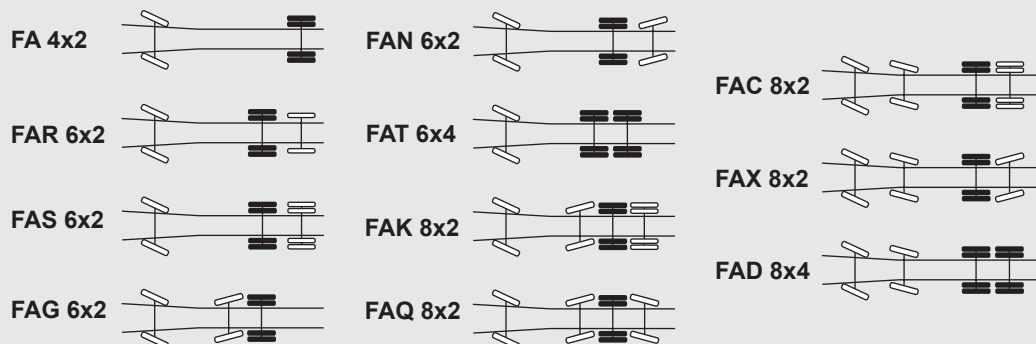

When choosing an ADR vehicle, 56-700500 shall be replaced by 56-700501 and 56-320104

Rigid chassis

 = Driving axle

Tractor chassis

CF Euro 6

FA

Leaf suspension 8-12 ton

Vehicle bracket kit: 56-236700
 Switch kit: 56-241022
 Onspot kit: 56-700500
 Wheel kit: 170
 Fits vehicles with tyre dimension
 215/75 R17.5" or larger.
 Applies up to and including year
 model 2016