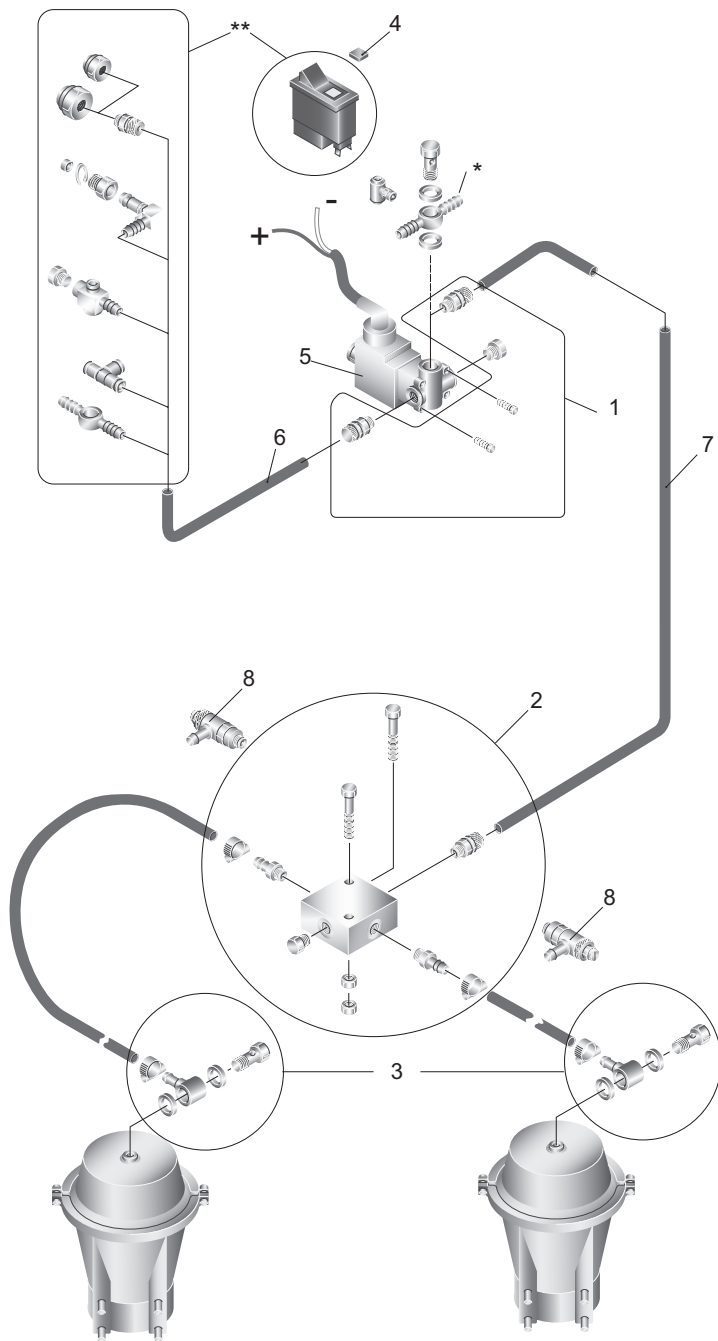

Arm type left 56-203100
 Arm type right 56-203000

Arm type left 56-188800
 Arm type right 56-188700

56-191300 Bearing cups
 2 x Bearing cups
 1 x Grease
 1 x Locking compound

Spare parts Onspot 03, 04

- | | | |
|---|-----------|---|
| 1 | 56-227900 | Valve nipple kit, incl.: |
| | 2 x | Insertion nipples |
| | 2 x | Screws |
| | 1 x | Plug |
| 2 | 56-208600 | Distribution block repair kit incl.: |
| | 1 x | Distribution block |
| | 1 x | Plug |
| | 2 x | Hose nipple |
| | 1 x | Insertion nipple |
| | 2 x | Hose clamps |
| | 2 x | Bolts M6x35 |
| | 2 x | Nuts M6 |
| 3 | 56-228000 | Cylinder nipple kit, incl.: |
| | 2 x | Hole bolts |
| | 2 x | Banjo nipples |
| | 4 x | Grommets |
| | 2 x | Hose clamps |
| 4 | 37-130200 | Mercedes Symbol plate |
| | 37-131500 | DAF, Iveco,
MAN L2000, Volvo B10,
Universal Symbol plates |
| | 37-132300 | Volvo, Symbol plate |
| 5 | 29-020000 | MAN solenoid valve |
| | 29-019900 | MAN connection cable |
| | 29-021900 | Solenoid valve incl. cable
head, other vehicle models |
| 6 | | Plastic pipe 8x1 L= 6m |
| 7 | | Rubber hose Ø 8mm
L= 4m, min 15 Bar |