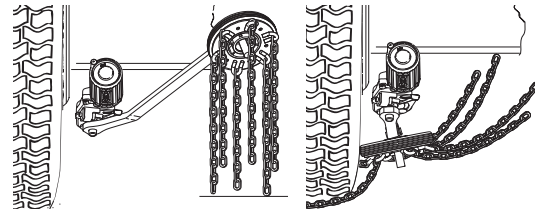

Resting position

Working position

A complete Onspot consists of:

Onspot kit

The Onspot kit contains of two cylinders and one Valve kit. The correct kit for your vehicle is included in the Onspot kit, ready to plug in.